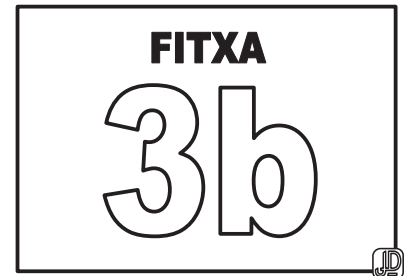

Nom:

Data:

FITXA
3a

A small, stylized logo consisting of two overlapping shapes, possibly representing the letters 'JD'.

Nom:

Data:

Nom:

Data: