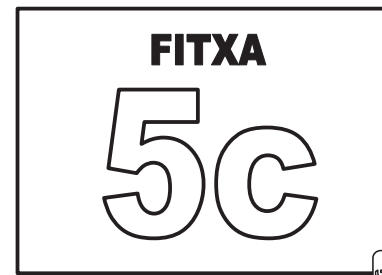

Nom: .....

Data: .....

**FITXA**  
**5a**

A small, stylized logo consisting of the letters 'JD' inside a square frame, located in the bottom right corner of the box.

Nom: .....

Data: .....

Nom: .....

Data: .....