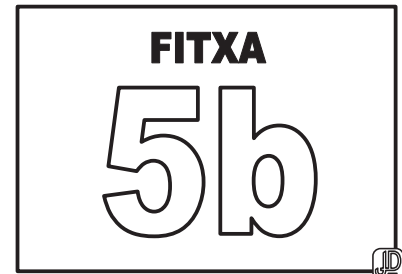

Nom: .....

Data: .....

**FITXA**  
**5a**

A small, stylized logo consisting of the letters 'JD' inside a square frame, located in the bottom right corner of the box.

Nom: .....

Data: .....

Nom: .....

Data: .....