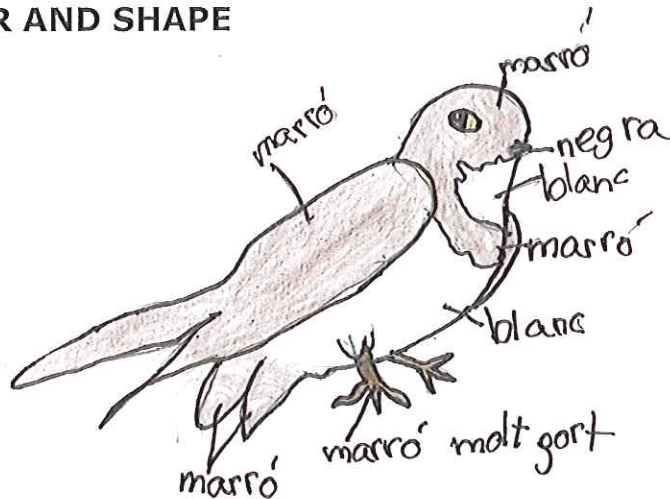

GENERAL COLOUR AND SHAPE

REMARCABLE COLOURS.

IN WHICH PART OF ITS BODY.

BEAK AND HEAD (shape and colour)

WINGS (shape and colour)

TAIL (shape and colour)

LEGS (shape and colour)

BEHAVIOUR *Normalment vdan*