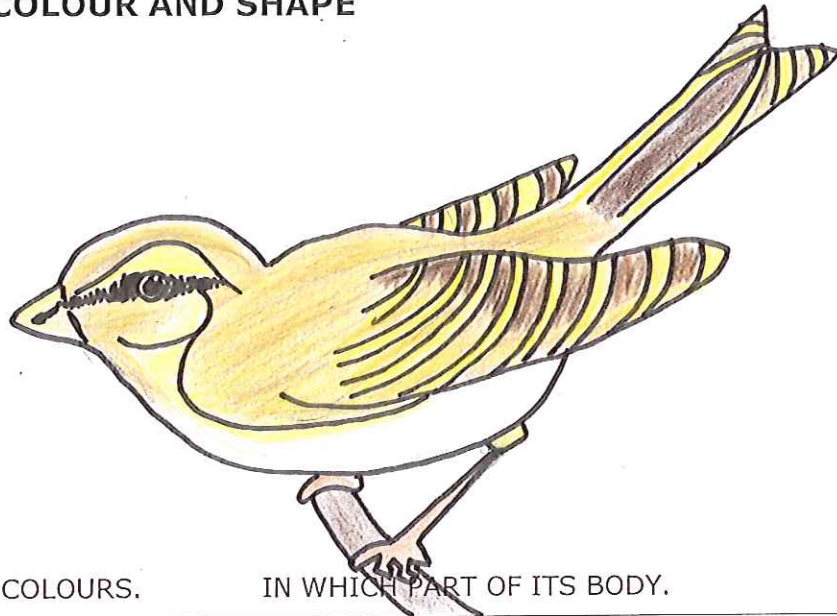

GENERAL COLOUR AND SHAPE

REMARCABLE COLOURS.

IN WHICH PART OF ITS BODY.

BEAK AND HEAD (shape and colour)