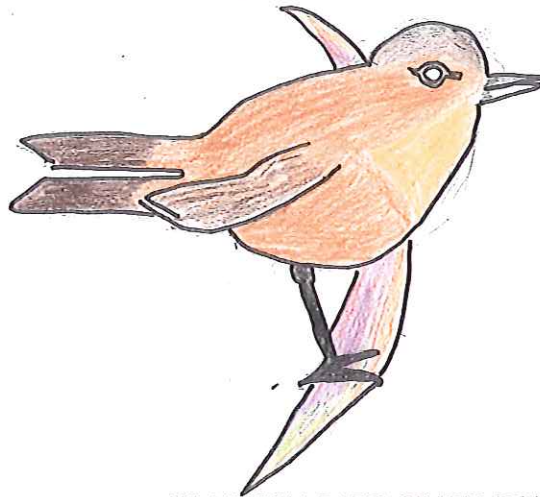

BIRDS in the PLAYGROUND

Lola Anglada School

Esplugues de Llobregat

IDENTIFIED BIRD: *Chiffchaff*

Ornithologist: *Roger Mombert*

Date: *17/12/08*

Time: *10:30*

Place in the playground: *Cemetery*

TAMANY

— sparrow	X	= sparrow		+ sparrow	
— pigeon	X	= pigeon		+ pigeon	

GENERAL COLOUR AND SHAPE

REMARKABLE COLOURS.

IN WHICH PART OF ITS BODY.

BEAK AND HEAD (shape and colour)

WINGS (shape and colour)

TAIL (shape and colour)

LEGS (shape and colour)

BEHAVIOUR

is very fast