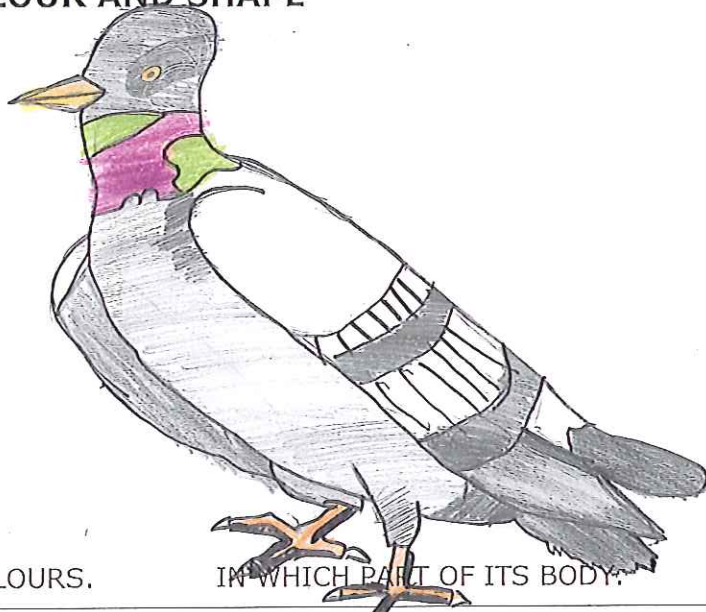

BIRDS in the PLAYGROUND

Lola Anglada School

Esplugues de Llobregat

IDENTIFIED BIRD: *Rak Dove*

Ornithologist: *Kerran Ciercoles castillo*

Date: *11-11-08*

Time: *9:30 am*

Place in the playground:

TAMANY

— sparrow	= sparrow	X	+ sparrow	
— pigeon	= pigeon		+ pigeon	

GENERAL COLOUR AND SHAPE

REMARCABLE COLOURS.

IN WHICH PART OF ITS BODY:

BEAK AND HEAD (shape and colour)

WINGS (shape and colour)

TAIL (shape and colour)

LEGS (shape and colour)

BEHAVIOUR

is quiet, take big with presence.