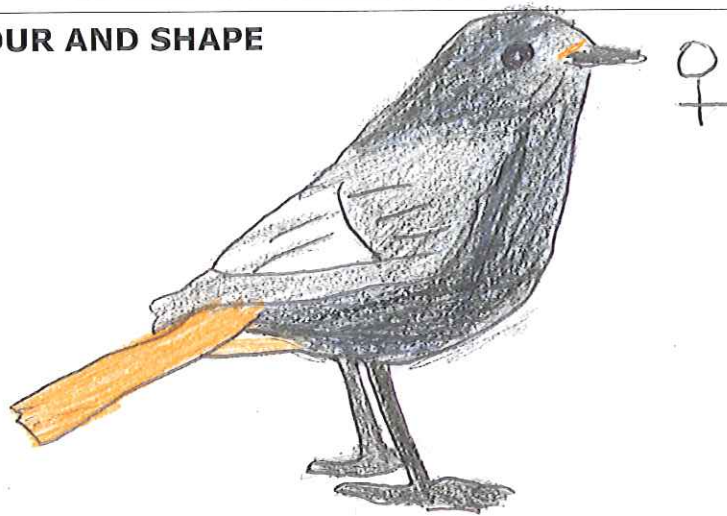

BIRDS in the PLAYGROUND

Lola Anglada School
Esplugues de Llobregat

IDENTIFIED BIRD: *Black redstart*

Ornithologist: *Mariona* Date: *9TH December 2009*
 Time: *12:30 PM* Place in the playground: *To the trees in the playground.*

TAMANY	- sparrow	= sparrow	+ sparrow	
	- pigeon	= pigeon	+ pigeon	<i>14 com</i>

GENERAL COLOUR AND SHAPE

REMARKABLE COLOURS. IN WHICH PART OF ITS BODY.

BEAK AND HEAD (shape and colour)

WINGS (shape and colour)

TAIL (shape and colour)

LEGS (shape and colour)

BEHAVIOUR

It is widespread in south in central Europe. It nests in crevices or holes in buildings.