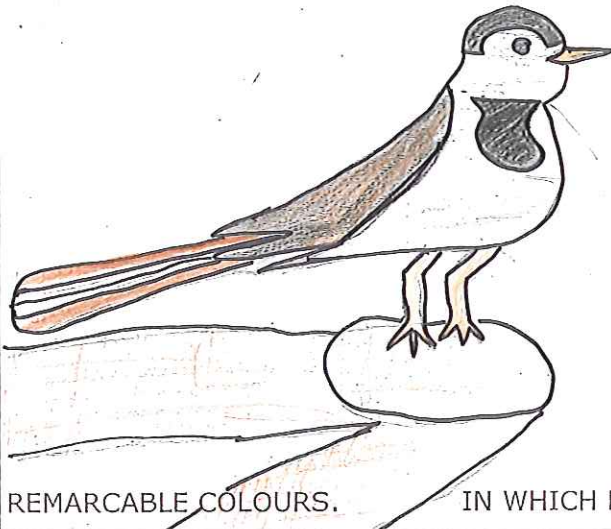

BIRDS in the PLAYGROUND

Lola Anglada School
Esplugues de Llobregat

IDENTIFIED BIRD: *White Wagtail*

Ornithologist: *Sandra Moreno*

Date: *Wendley 29th
November 2008*

Time: *10'30*

Place in the playground: *avet of football.*

TAMANY

- sparrow		= sparrow		+ sparrow	X
- pigeon	X	= pigeon		+ pigeon	

GENERAL COLOUR AND SHAPE

REMARCABLE COLOURS.

IN WHICH PART OF ITS BODY.

BEAK AND HEAD (shape and colour)

WINGS (shape and colour)

TAIL (shape and colour)

LEGS (shape and colour)

BEHAVIOUR