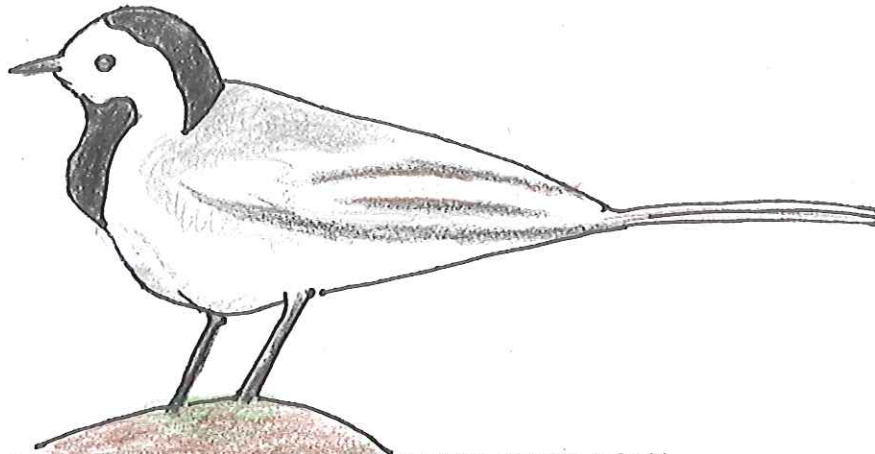

BIRDS in the PLAYGROUND

Lola Anglada School
Esplugues de Llobregat

IDENTIFIED BIRD: *White Wagtail*

Ornithologist: *Xènia Almodóvar Balleró*

Date: *13-1-10*

Time: *12:00*

Place in the playground: *in the trees*

TAMANY

- sparrow		= sparrow		+ sparrow	
- pigeon		= pigeon		+ pigeon	

GENERAL COLOUR AND SHAPE

REMARKABLE COLOURS. IN WHICH PART OF ITS BODY.

BEAK AND HEAD (shape and colour)

WINGS (shape and colour)

TAIL (shape and colour)

LEGS (shape and colour)

BEHAVIOUR