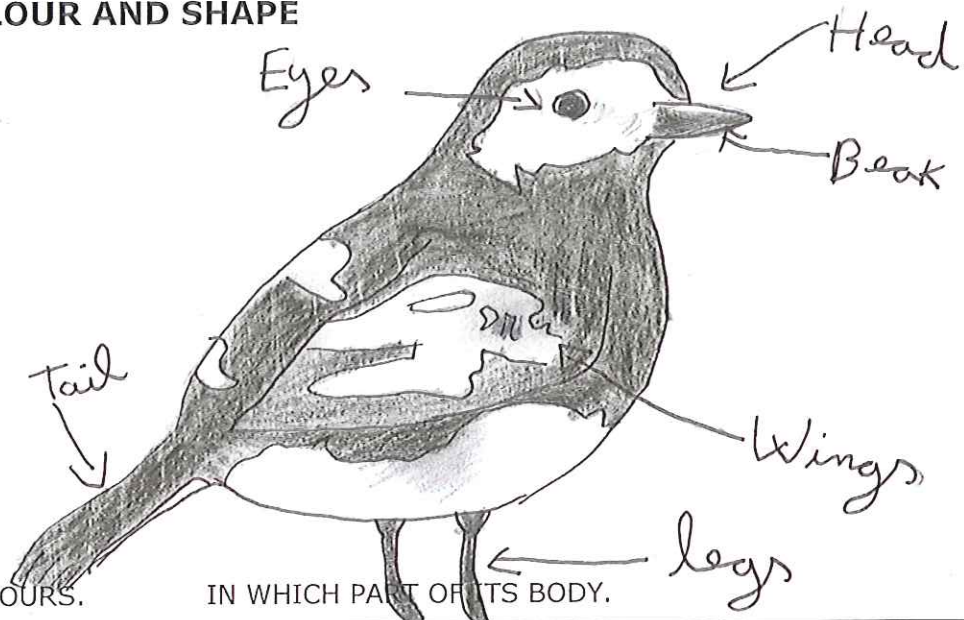

GENERAL COLOUR AND SHAPE

REMARCABLE COLOURS.

IN WHICH PART OF ITS BODY.

BEAK AND HEAD (shape and colour)