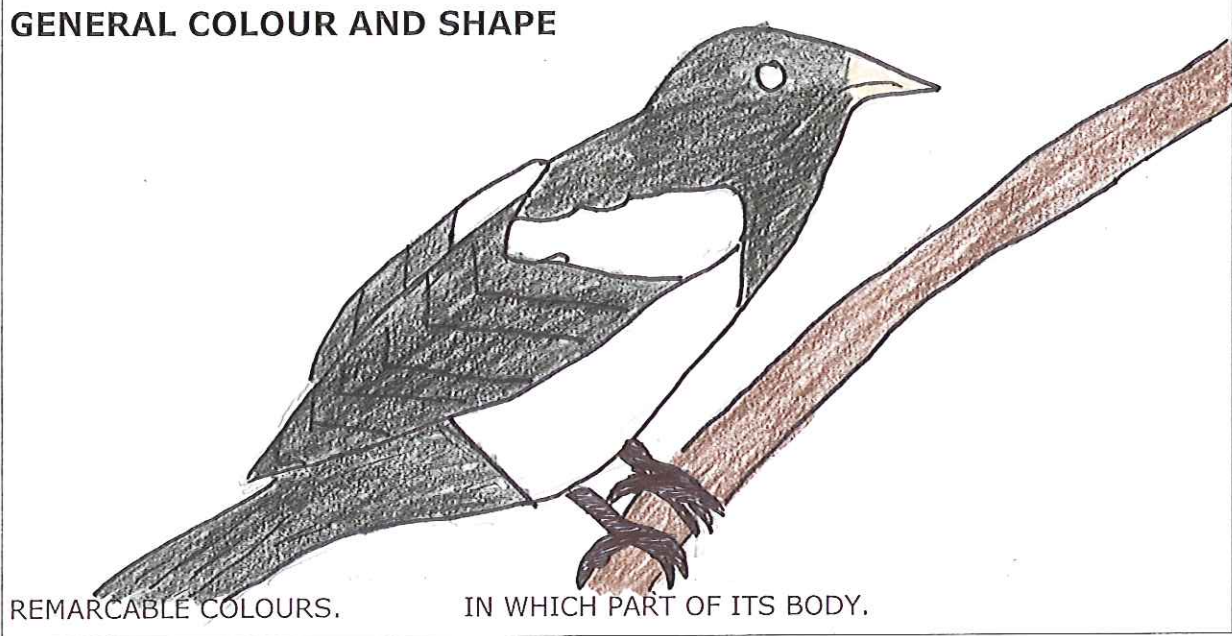

# BIRDS in the PLAYGROUND

Lola Anglada School  
Esplugues de Llobregat

IDENTIFIED BIRD: Magpie

Ornithologist: Xènia

Date: 20-5-09

Time: 9:20

Place in the playground: football Pist

TAMANY	- sparrow	= sparrow	+ sparrow	
	- pigeon	= pigeon	+ pigeon	<del>X</del>

## GENERAL COLOUR AND SHAPE

REMARCABLE COLOURS.

IN WHICH PART OF ITS BODY.

## BEAK AND HEAD (shape and colour)

## WINGS (shape and colour)