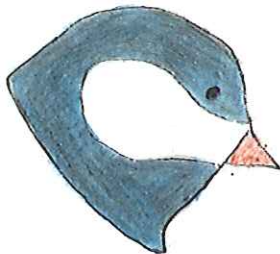

BIRDS in the PLAYGROUND

Lola Anglada School
Esplugues de Llobregat

IDENTIFIED BIRD: *Great Tit*

Ornithologist: *Mireia Llovera (14)*

Date: *10/6/09*

Time: *10:00h*

Place in the playground: *In the threes of cemetery*

TAMANY

- sparrow		= sparrow	✓	+ sparrow	
- pigeon	X	= pigeon		+ pigeon	

GENERAL COLOUR AND SHAPE

REMARCABLE COLOURS.

IN WHICH PART OF ITS BODY.

BEAK AND HEAD (shape and colour)

WINGS (shape and colour)

TAIL (shape and colour)

LEGS (shape and colour)

BEHAVIOUR

fly fast flutter