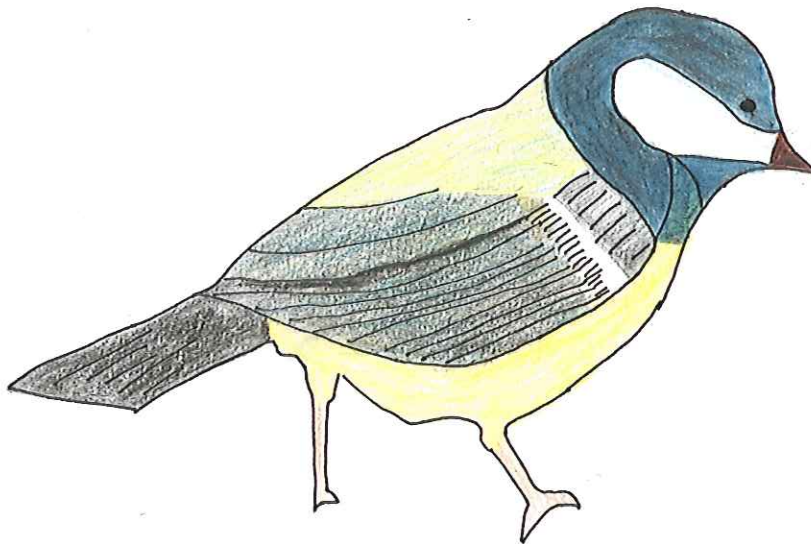

BIRDS in the PLAYGROUND

Lola Anglada School
Esplugues de Llobregat

IDENTIFIED BIRD: *Great Tit*

Ornithologist: *Mireia Llovera (14)*

Date: *10/6/09*

Time: *10:00h*

Place in the playground: *In the threes of cemetery*

TAMANY

- sparrow		= sparrow	✓	+ sparrow	
- pigeon	X	= pigeon		+ pigeon	

GENERAL COLOUR AND SHAPE

REMARCABLE COLOURS.

IN WHICH PART OF ITS BODY.

BEAK AND HEAD (shape and colour)

WINGS (shape and colour)

TAIL (shape and colour)

LEGS (shape and colour)

BEHAVIOUR

fly fast flutter