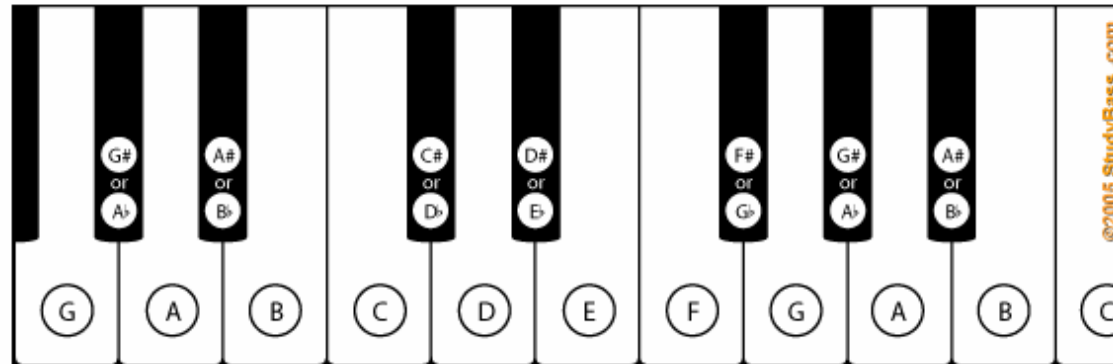

# NOTATION BASICS

- ✓ What does this image suggest you?
- ✓ What is the name of this?
- ✓ Which are the differences between the black and the white?

play

# NOTATION BASICS

How many black keys  
can you see here?

How many black keys  
in this other set?

**What do you think that means?**

## White Piano Keys

The white keys on the piano are all the natural notes – A, B,C,D,E,F and G.

## Black Piano Keys

In between most of the natural notes (white keys) there is a black key. The black keys are sharps and flats.